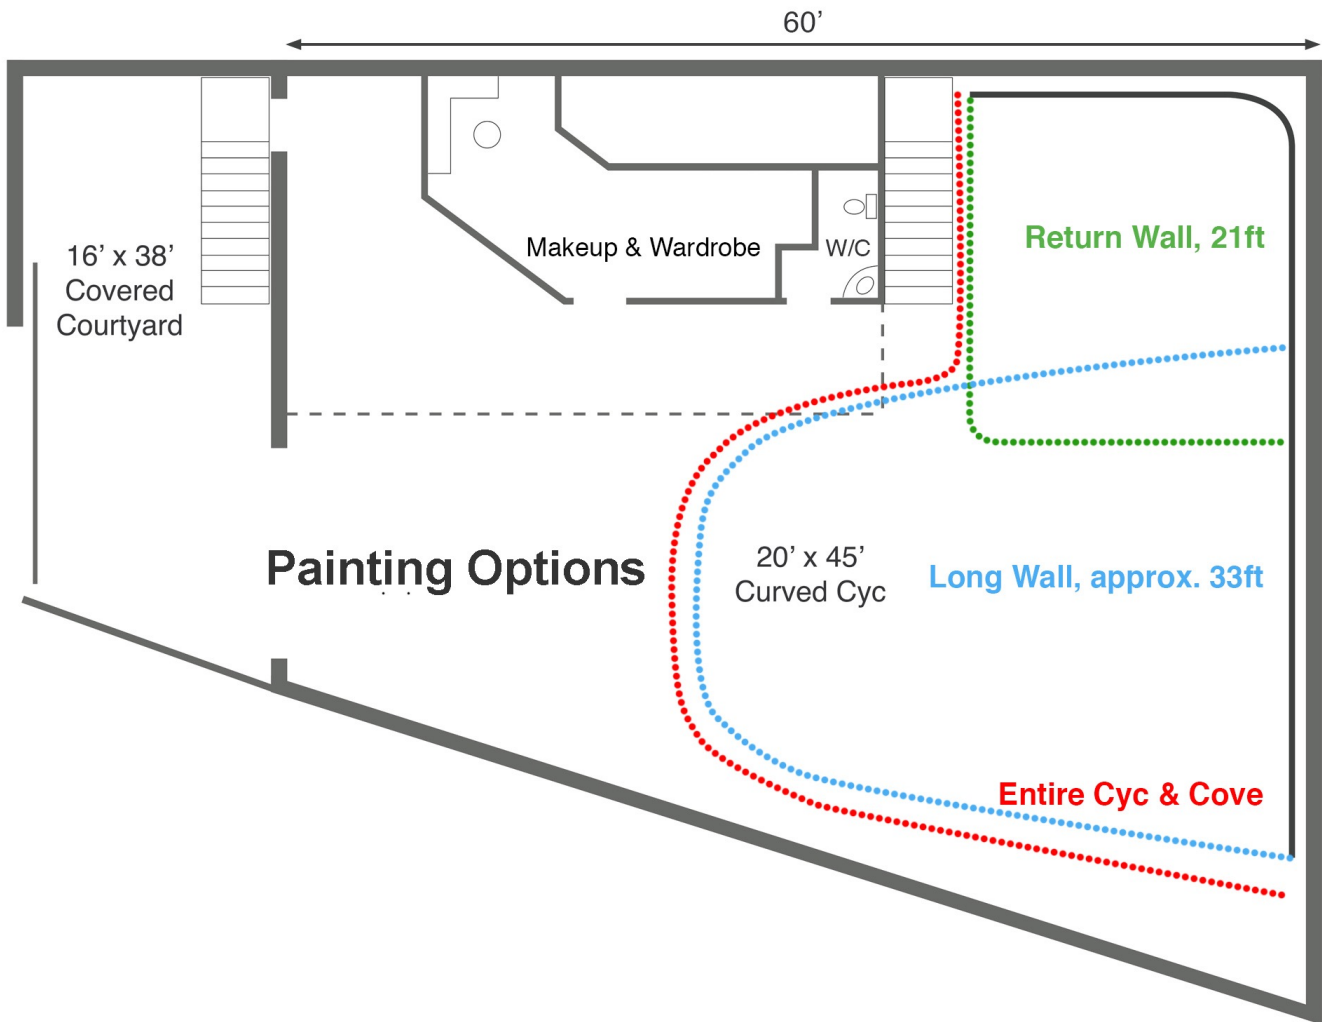

PAINTING RATES & DETAILS

Our cyc wall and floor defaults to white. Generally, the floor is not pristine from previous shoots and requires a white floor refresher.

Our team of perfectionist painters handles paint jobs overnight, ensuring our cyc wall looks "this" good 500 coats of paint later.

We supply paint based on Pantone colours.

All rates include paint-back cost.

WHITE FLOOR REFRESHER RATES	GREENSCREEN RATES - Chroma
Entire Cyc & Cove..... $325	Entire Cyc & Cove..... $1850
Long wall floor, 33ft *(most common option)..... $250	Long wall floor & floor, 33ft..... $1100
Return wall floor, 21ft..... $150	Return wall floor & floor, 21ft..... $800

Digi-Green fabric also available in Frames & Cloth.